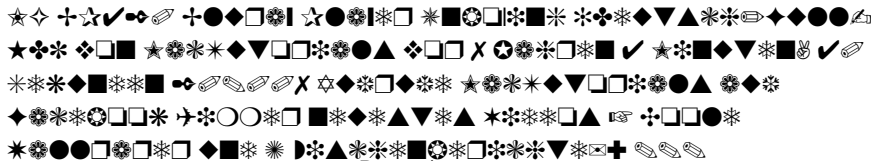

Acces PDF Lg Bp325w Network 3d Blu Ray Disc Dvd Player Service Manua