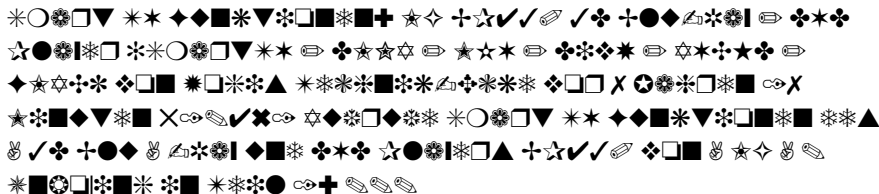

Acces PDF Lg Bp325w Network 3d Blu Ray Disc Dvd Player Service Manua