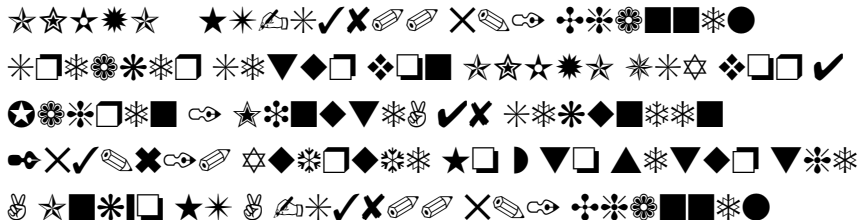

Access Free Onkyo Ht R8230 User Guide