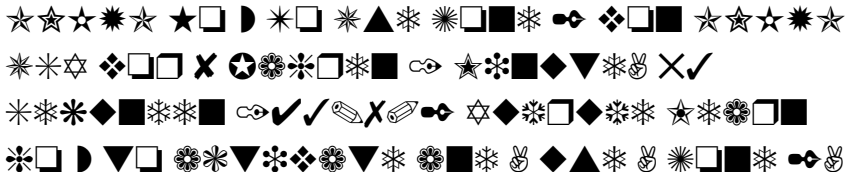

Access Free Onkyo Ht R8230 User Guide